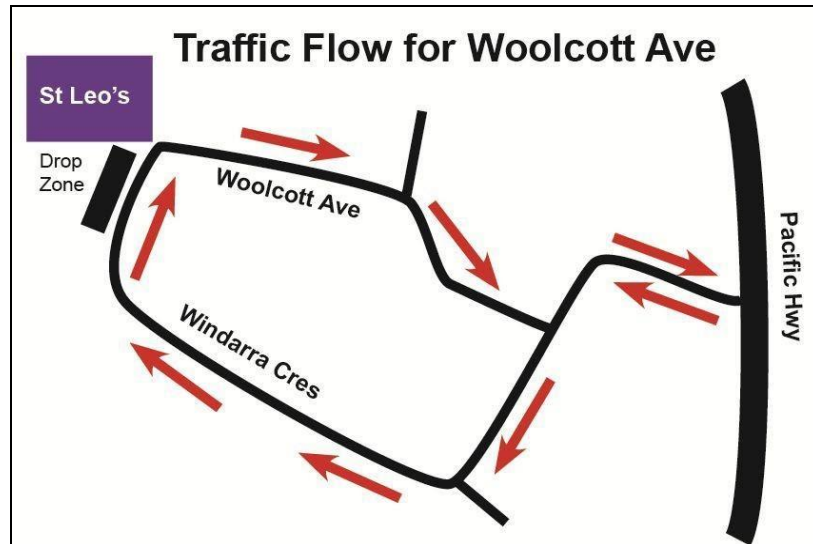

### Drop Off and Pick Up

Important: Drop off and pick up for Orientation will be from the **Woolcott Avenue gates (Gate A)** **from 9.30am** as HSC exams will be taking place in the Light of Christ Centre and noise/disruptions in that area need to be kept to a minimum.

Due to Covid-19 restrictions, we ask that you **drop your son or daughter at the Drop Zone** near the gates (see map below) and please **stay in your car**. St Leo's staff and student leaders will be at the gates/drop zone to assist with arrival and departure and will ensure they arrive safely where they need to go for the day. Please note the one-way traffic flow along Windarra Crescent and Woolcott Avenue for St Leo's families.